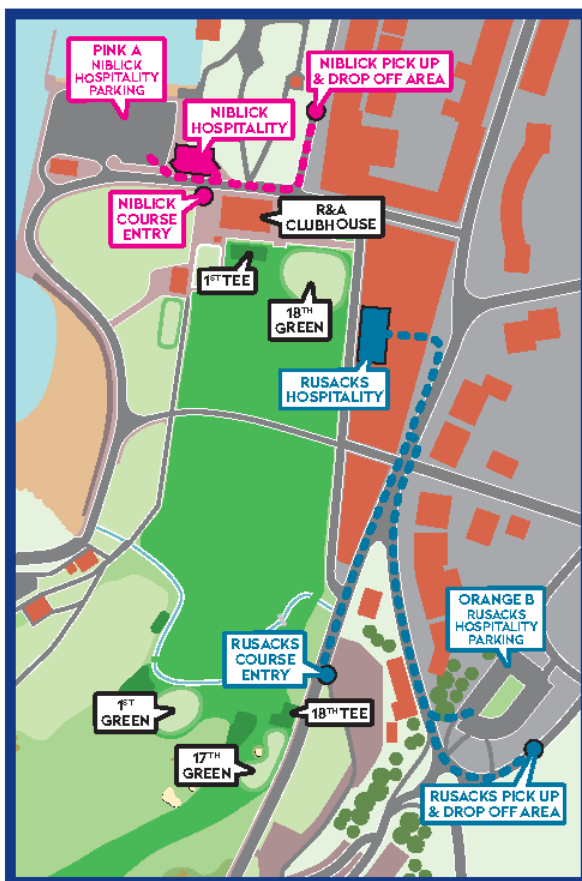

The Rusacks Pick Up & Drop Off Area is suitable for private hire cars and minibuses with no parking pass required. Once guests are dropped off, drivers can use the free coach parking. Drivers should follow AA signage for coach parking which is located in the main public car park. A taxi drop off and pick up area is available on The Scores, immediately after the area marked "Niblick Pick Up & Drop Off Area" on the map below.

HOSPITALITY LOCATION – 18 AT RUSACKS

HOSPITALITY & COURSE ACCESS

Your hospitality access is to 18 at Rusacks, located in the rooftop bar and restaurant of the iconic hotel, Rusacks St Andrews, offering unrivalled views of the 18th Green and 1st Tee.

Your entrance to the course is through the main gate by the 18th Tee. Exit from the course is also available next to the 18th Green. Please note that access will not be permitted via the seaward side of the R&A Clubhouse. Upon entry to the course, you will be given an additional wristband which will provide you with readmission to the course throughout the day.

ITINERARY

18 at Rusacks is open during the below times Thursday 22 – Sunday 25 August, providing an array of food and beverage options throughout the day. If there are any dietary requirements we should be aware of, please let us know as soon as possible via the contact details provided.